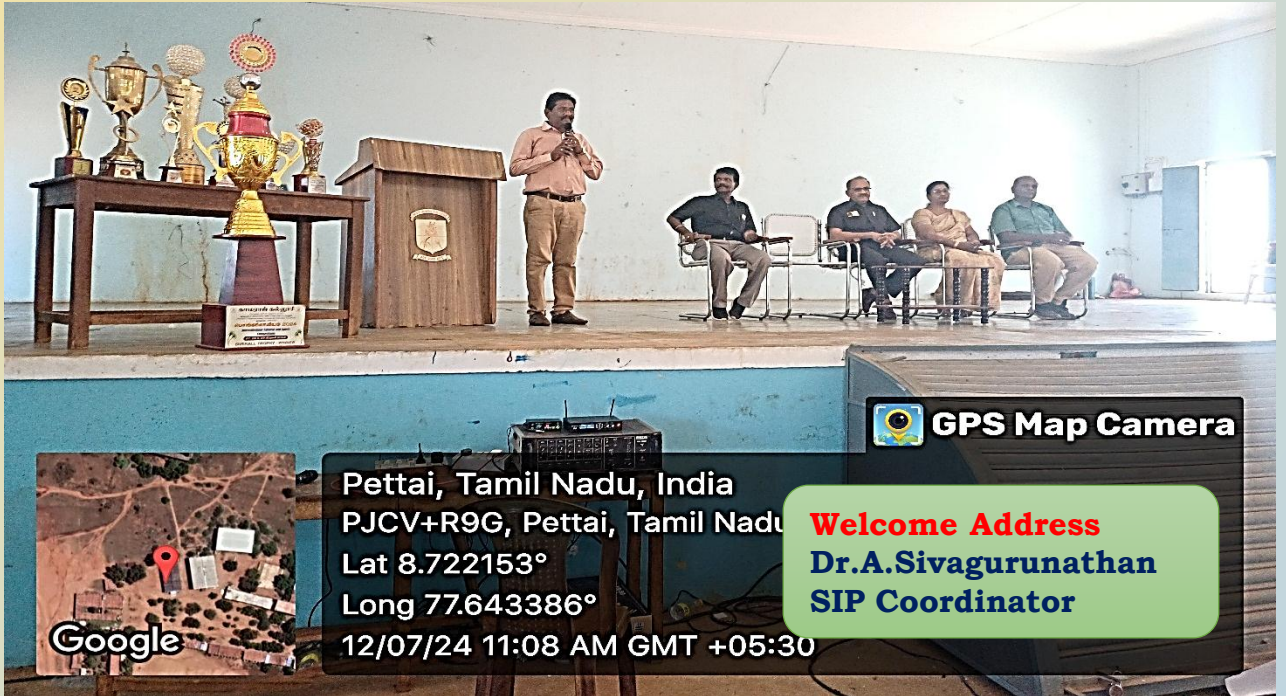

THE MADURAI DIRAVIYAM THAYUMANAVAR HINDU COLLEGE, TIRUNELVELI-10

INTERNAL QUALITY ASSURANCE CELL (IQAC)

STUDENT INDUCTION PROGRAMME (SIP) - 2024

DAY - 5 (12.07.2024)

THE MADURAI DIRAVIYAM THAYUMANAVAR HINDU COLLEGE, TIRUNELVELI-10

INTERNAL QUALITY ASSURANCE CELL (IQAC)

STUDENT INDUCTION PROGRAMME (SIP) - 2024

DAY - 5 (12.07.2024)

GPS Map Camera

Google

Pettai, Tamil Nadu, India

PJCV+R9G, Pettai, Tamil N

Lat 8.722139°

Lat 8.722176°

Long 77.643352°

12/07/24 11:10 AM GMT +05:30

Vote of Thanks

Dr.R.Johnson Victor Babu
Dept of Youth Welfare

DAY - 5 (12.07.2024)

DAY - 5 (12.07.2024)

 **GPS Map Camera**