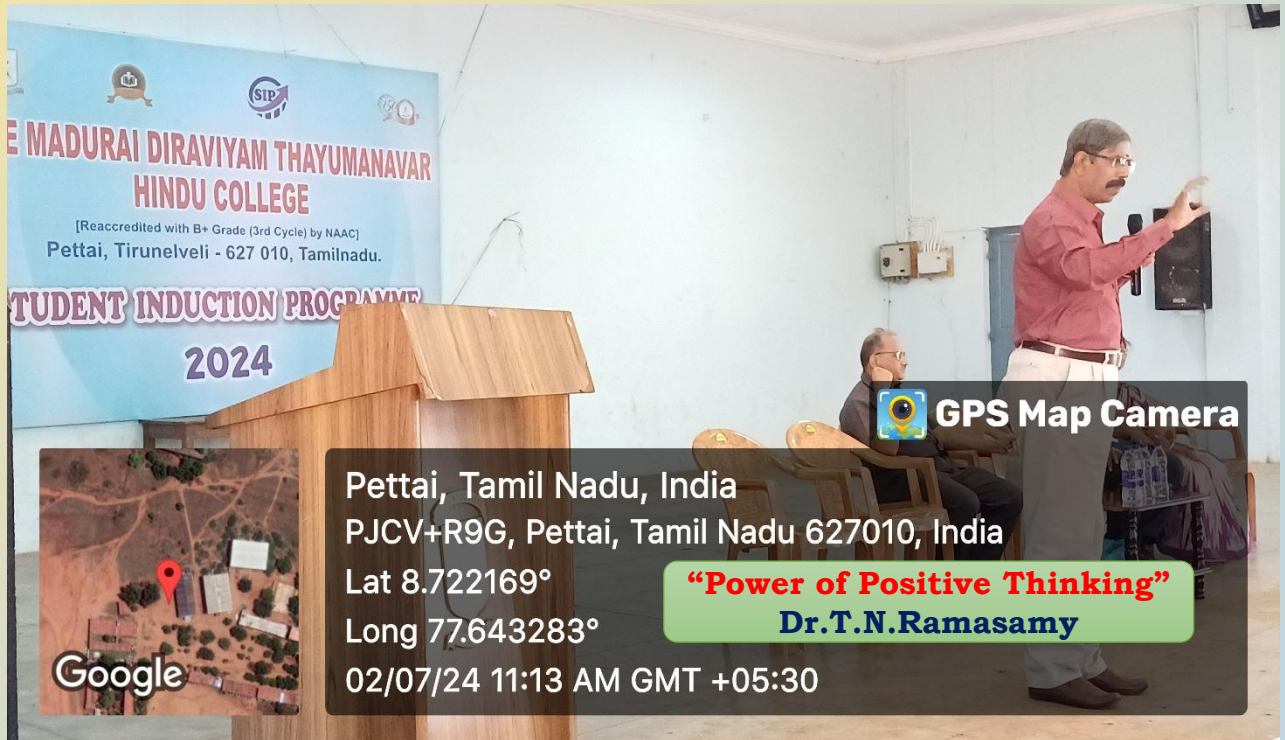

DAY - 2 (02.07.2024)

THE MADURAI DIRAVIYAM THAYUMANAVAR HINDU COLLEGE, TIRUNELVELI-10

INTERNAL QUALITY ASSURANCE CELL (IQAC)

STUDENT INDUCTION PROGRAMME (SIP) - 2024

DAY - 2 (02.07.2024)

 **GPS Map Camera**