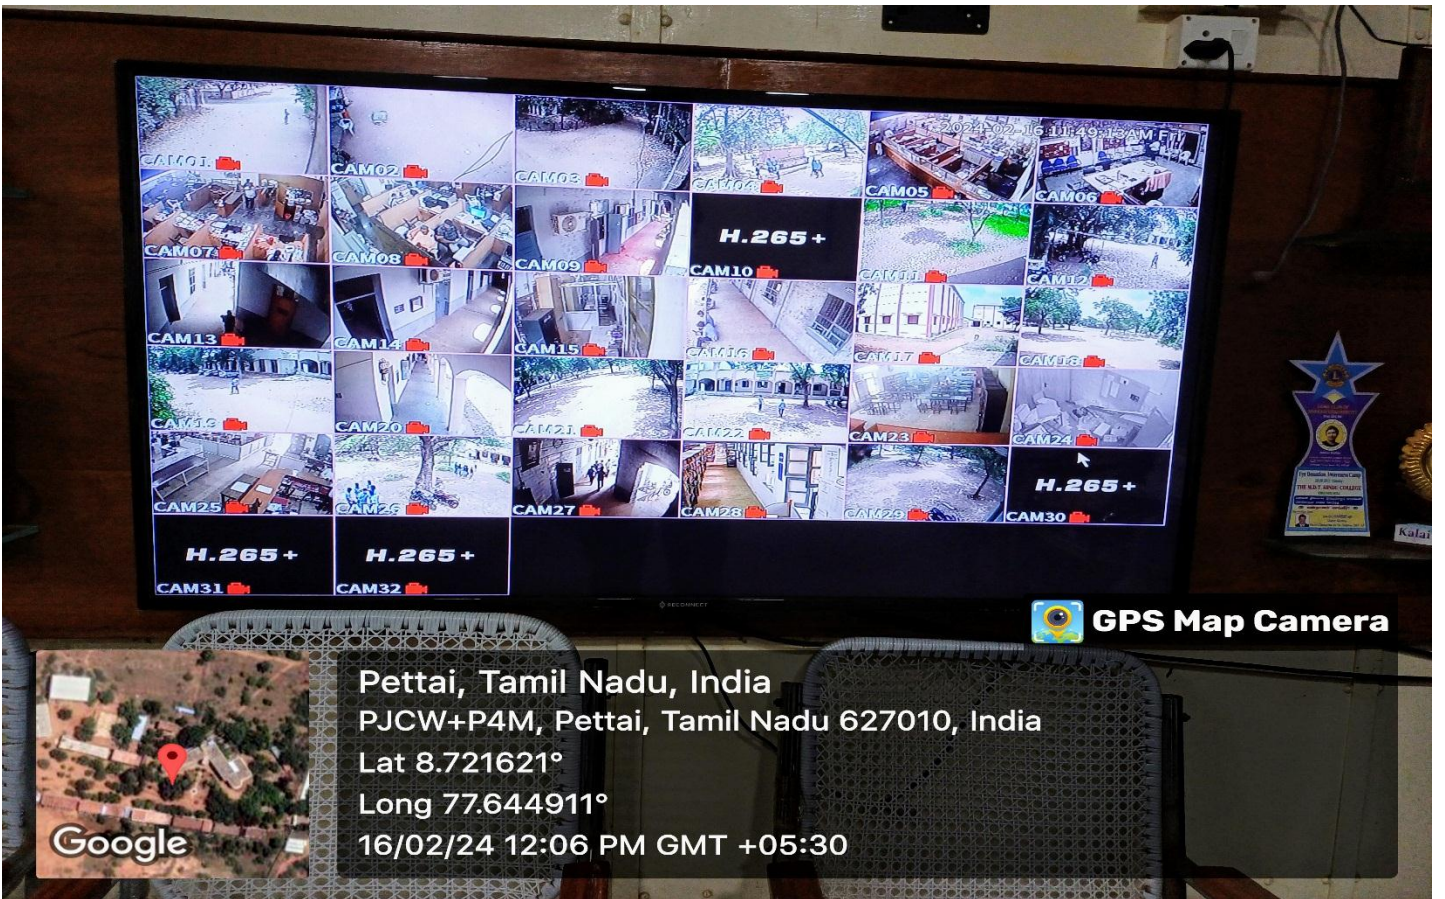

GPS Map Camera